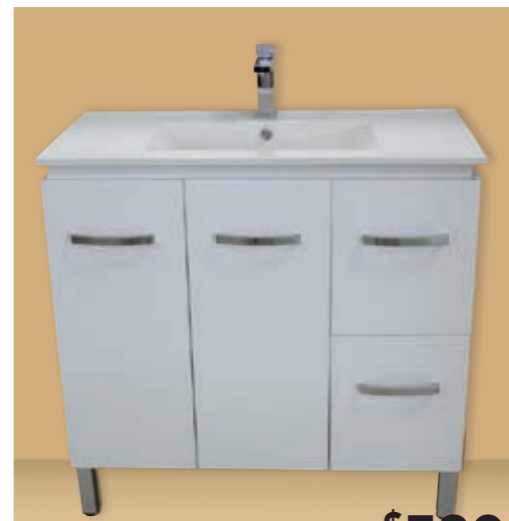

$539
VITA 900 ENSUITE VANITY. Gloss Doors, Slimline Ceramic Top. Also 750/1200